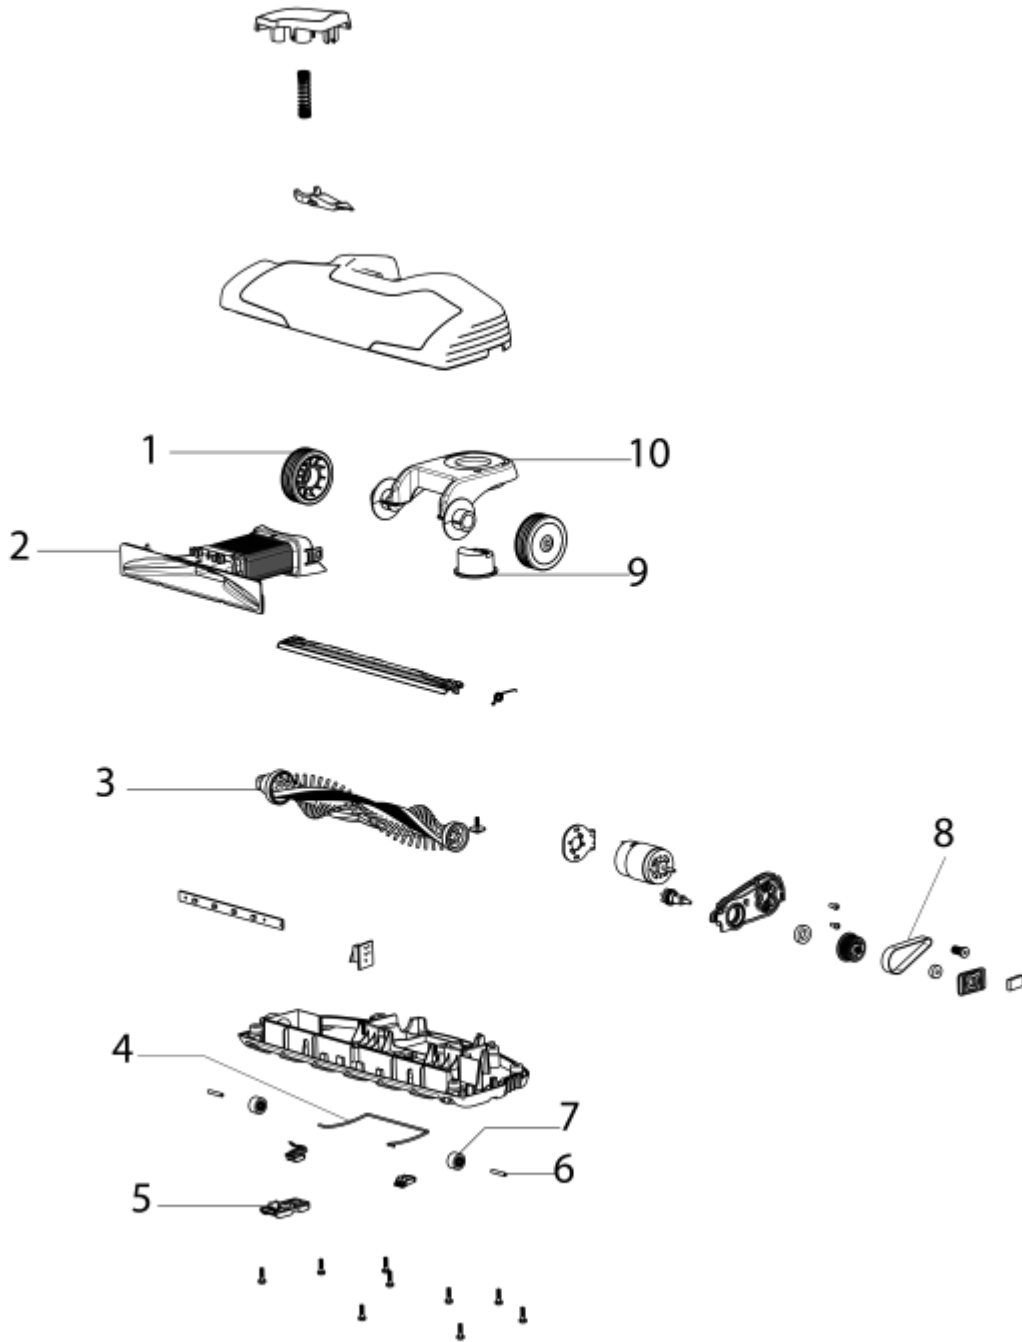

Nozzle - EL2081A

## Nozzle - EL2081A

Ref #	Part	Description	Comments	Qty
1	988063011	LARGE WHEEL KIT		
2	1184062	BELLOWS ASSEMBLY		
3	1184053	BRUSHROLL ASSEMBLY		
4	1183479	GRILL PROTECTOR		
5	988063006	Cover- Brushroll Assy		
6	1183369	AXLE - FRONT WHEEL		
7	988063009	SMALL WHEEL KIT		
8	1183383	DRIVE BELT		
9	1183952	LOCKING RING - NOZZLE		
10	1183951	TOP COVER - NOZZLE JOINT		